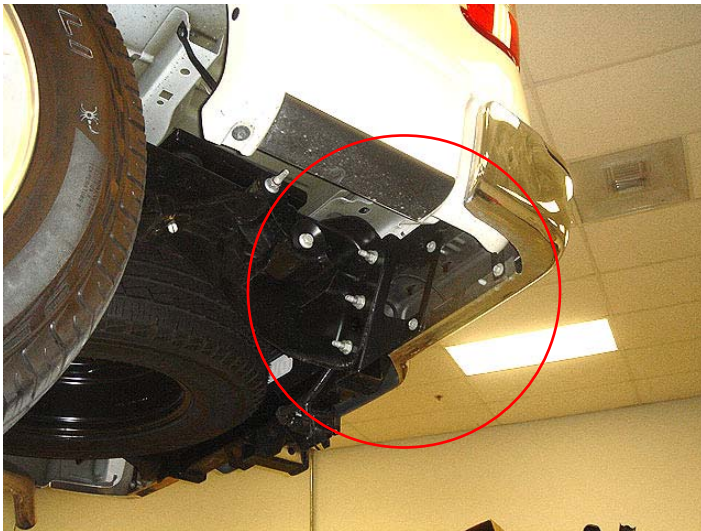

Date: 11.07.07

Product: AMP Research BedStep™

Applications: Ford F-150

NOTE: CERTAIN 2004/2005 F-150 MODELS MAY NOT BE COMPATIBLE.

Figure 1

The BedStep will only mount to Ford F-150 trucks that have three (3) bumper mounting bolts as shown in figure 1.

Figure 2

Certain 2004/2005 F-150 models may not be compatible.

BedStep is not compatible with Ford F-150 trucks that have only two (2) bumper mounting bolts as shown in figure 2.